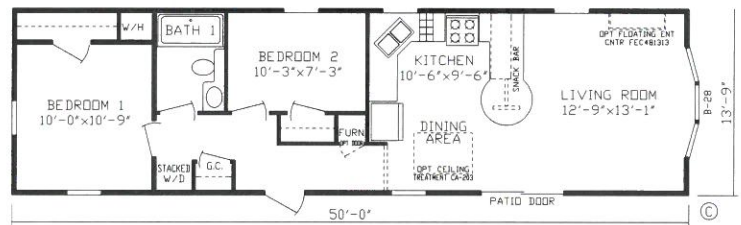

## The Rosen Singlewide

The Rosen 24503  
687 SQ FT • 2 BR • 1 BATH

Built by  FAIRMONT HOMES [fairmonthomes.com](http://fairmonthomes.com)